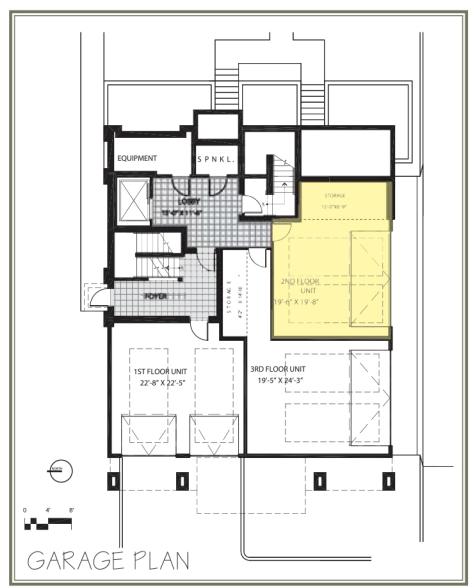

SHADOW
falls
Nestled in a River Bluff Neighborhood.

215 Otis Ave #2
2,512 sq ft

Second Floor
3 Bedrooms
2 Bathrooms
184 sq ft deck

Shadow-Falls.com - 651-276-8555 - 215 Otis Ave., St. Paul, MN