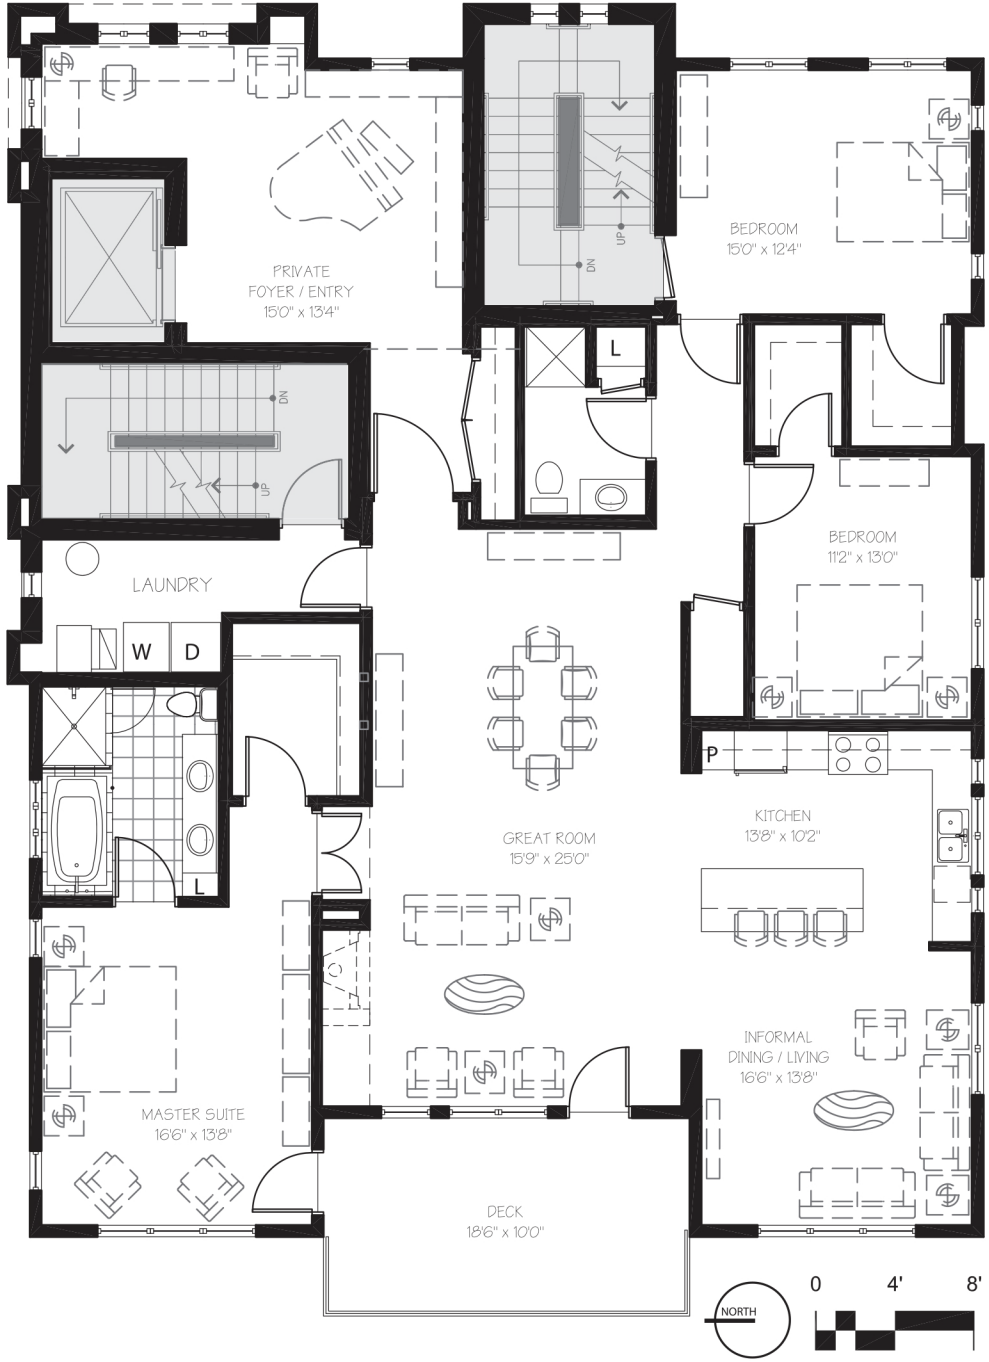

SHADOW
falls
Nestled in a River Bluff Neighborhood.

215 Otis Ave #2
2,512 sq ft

Second Floor
3 Bedrooms
2 Bathrooms
184 sq ft deck

Shadow-Falls.com - 651-276-8555 - 215 Otis Ave., St. Paul, MN