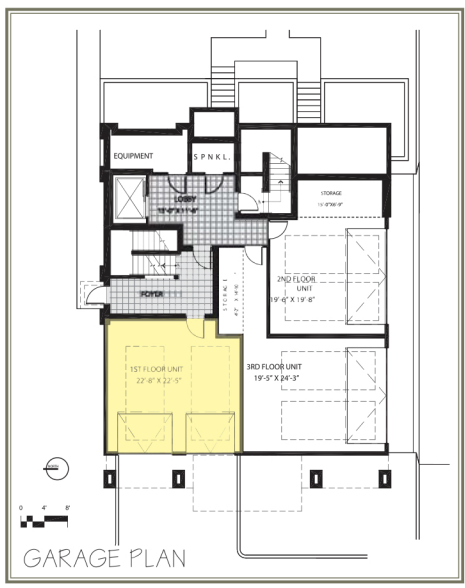

**SHADOW**  
*falls*  
Nestled in a River Bluff Neighborhood.

*215 Otis Ave #1*  
*2036 sq ft*

**First Floor**  
**2 Bedrooms**  
**2 Bathrooms**  
**130 sq ft porch**  
**184 sq ft deck**

*Shadow-Falls.com - 651-276-8555 - 215 Otis Ave., St. Paul, MN*