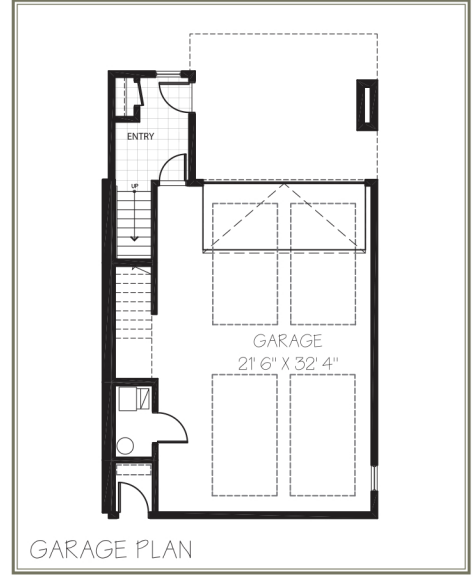

**SHADOW** falls  
*Nestled in a River Bluff Neighborhood.*

213 Otis Ave.  
 2,362 sq ft

- Rowhouse
- 3 Bedrooms
- 2 1/2 Bathrooms
- 4 Car Garage
- 150 sq ft deck

Shadow-Falls.com - 651-276-8555 - 213 Otis Ave., St. Paul, MN