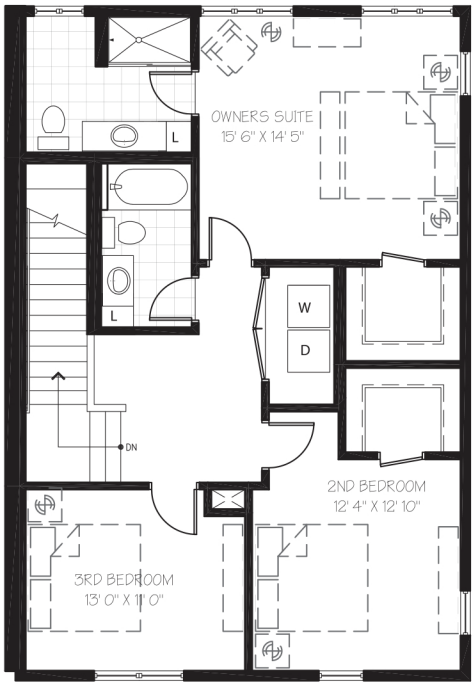

**SHADOW** falls  
*Nestled in a River Bluff Neighborhood.*

213 Otis Ave.  
 2,362 sq ft

- Rowhouse
- 3 Bedrooms
- 2 1/2 Bathrooms
- 4 Car Garage
- 150 sq ft deck

Shadow-Falls.com - 651-276-8555 - 213 Otis Ave., St. Paul, MN