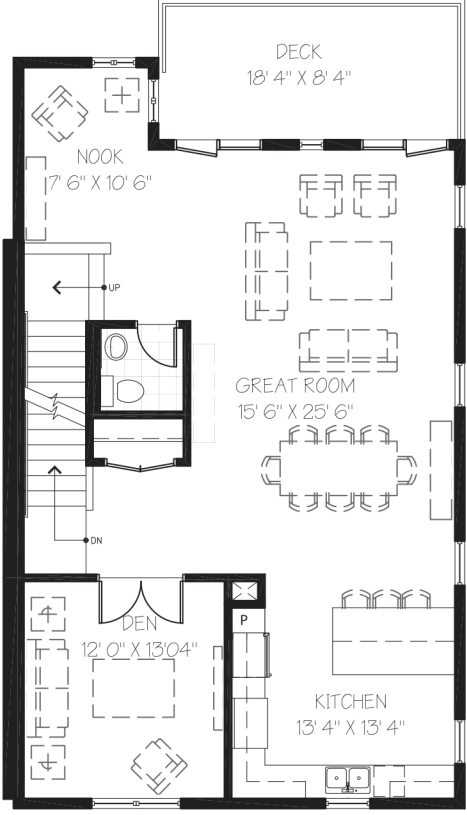

**SHADOW** falls  
*Nestled in a River Bluff Neighborhood.*

213 Otis Ave.  
 2,362 sq ft

- Rowhouse
- 3 Bedrooms
- 2 1/2 Bathrooms
- 4 Car Garage
- 150 sq ft deck

Shadow-Falls.com - 651-276-8555 - 213 Otis Ave., St. Paul, MN