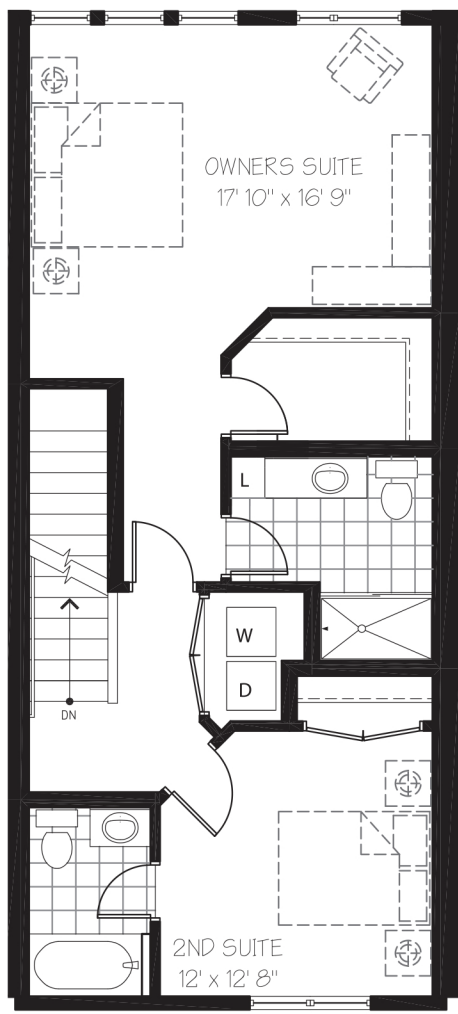

SHADOW falls
Nestled in a River Bluff Neighborhood.

**205, 207, 209 & 211
 Otis Ave.
 1,750 sq ft**

**Rowhouse
 2 Bedrooms
 2 1/2 Bathrooms
 2 Car Garage
 100 sq ft deck**

Shadow-Falls.com - 651-276-8555 - 215 Otis Ave., St. Paul, MN