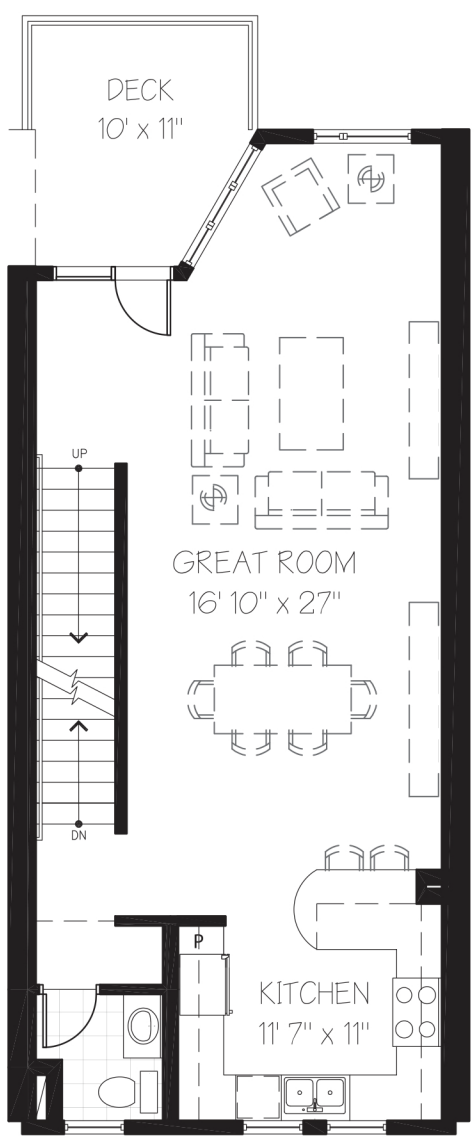

SHADOW falls
Nestled in a River Bluff Neighborhood.

**205, 207, 209 & 211
 Otis Ave.
 1,750 sq ft**

**Rowhouse
 2 Bedrooms
 2 1/2 Bathrooms
 2 Car Garage
 100 sq ft deck**

Shadow-Falls.com - 651-276-8555 - 215 Otis Ave., St. Paul, MN