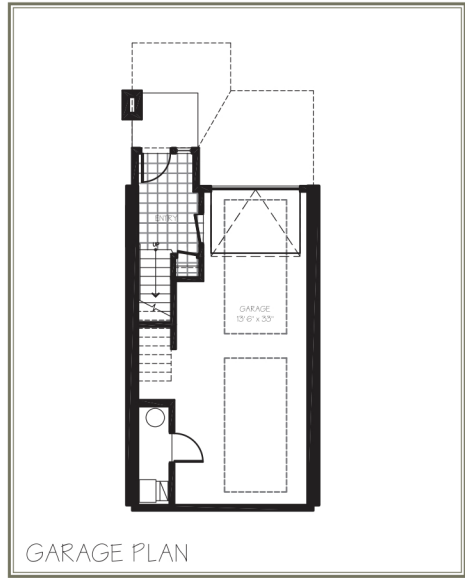

SHADOW falls
Nestled in a River Bluff Neighborhood.

**205, 207, 209 & 211
 Otis Ave.
 1,750 sq ft**

**Rowhouse
 2 Bedrooms
 2 1/2 Bathrooms
 2 Car Garage
 100 sq ft deck**

Shadow-Falls.com - 651-276-8555 - 215 Otis Ave., St. Paul, MN