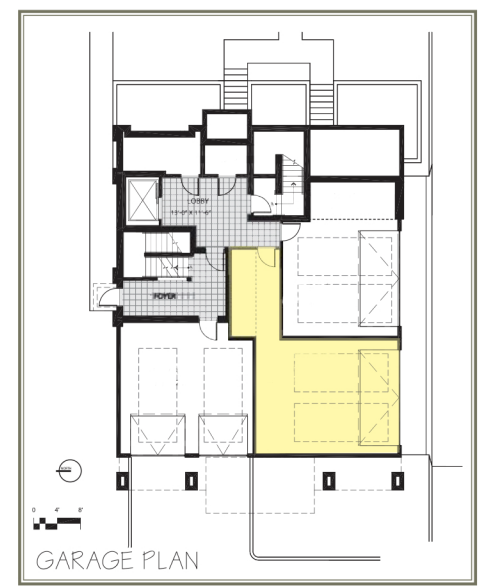

SHADOW falls
Nestled in a River Bluff Neighborhood.

201 Otis Ave #3
2,512 sq ft

Third Floor
3 Bedrooms
2 Bathrooms
184 sq ft deck

Shadow-Falls.com - 651-276-8555 - 201 Otis Ave., St. Paul, MN