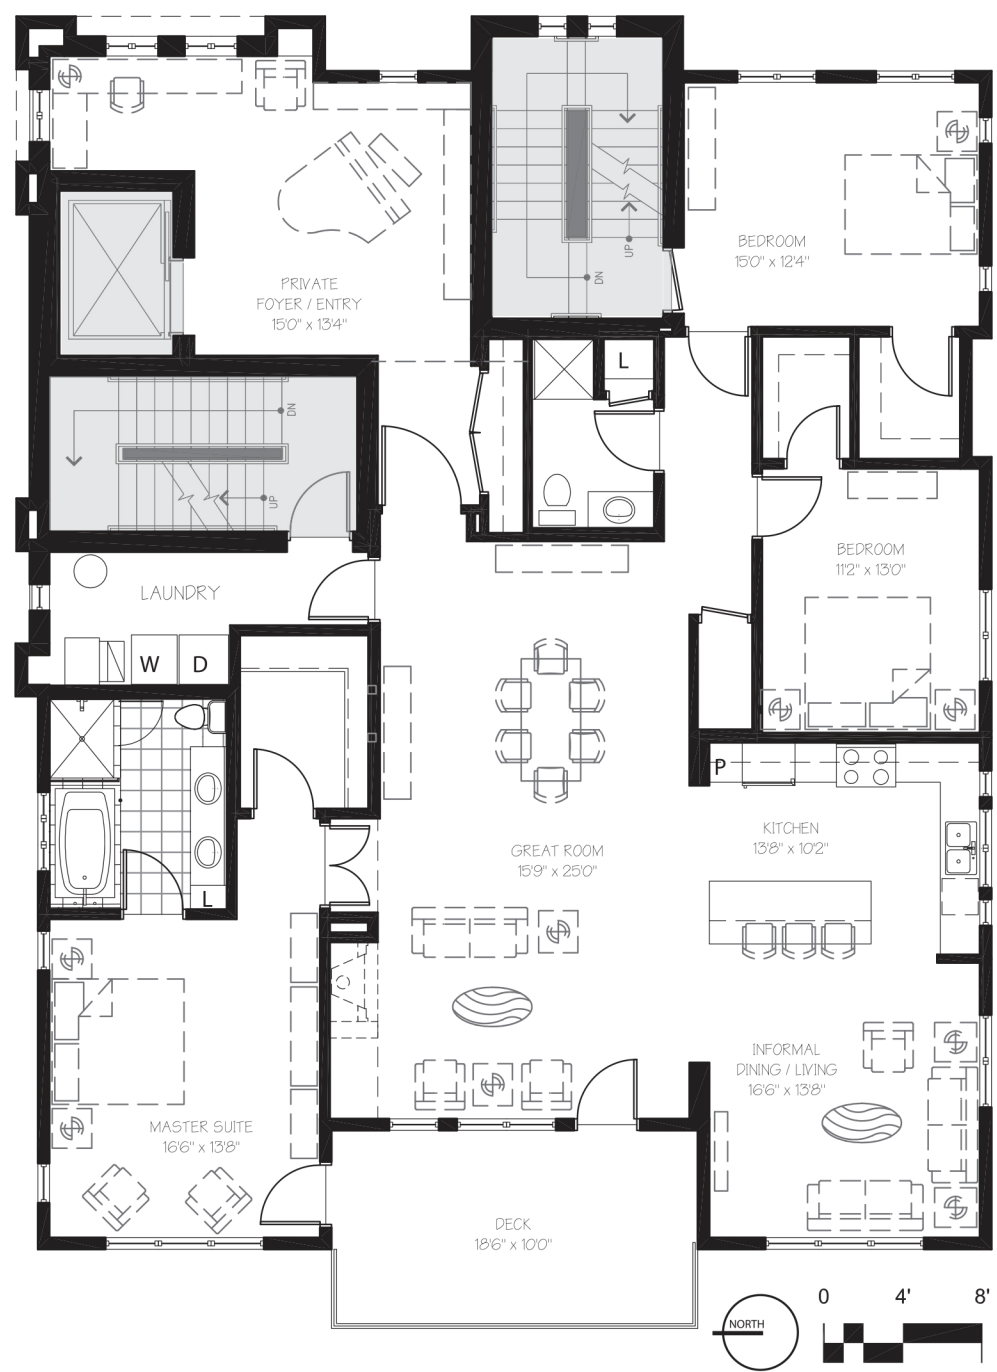

SHADOW falls
Nestled in a River Bluff Neighborhood.

201 Otis Ave #3
2,512 sq ft

Third Floor
3 Bedrooms
2 Bathrooms
184 sq ft deck

Shadow-Falls.com - 651-276-8555 - 201 Otis Ave., St. Paul, MN