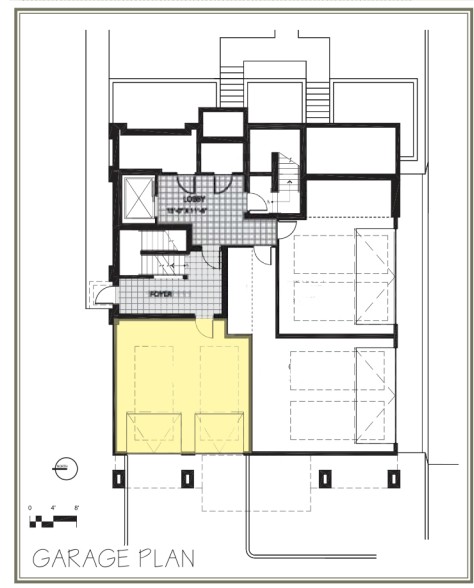

SHADOW
falls
Nestled in a River Bluff Neighborhood.

201 Otis Ave #1
2036 sq ft

- First Floor
- 2 Bedrooms
- 2 Bathrooms
- 130 sq ft porch
- 184 sq ft deck

Shadow-Falls.com - 651-276-8555 - 201 Otis Ave., St. Paul, MN