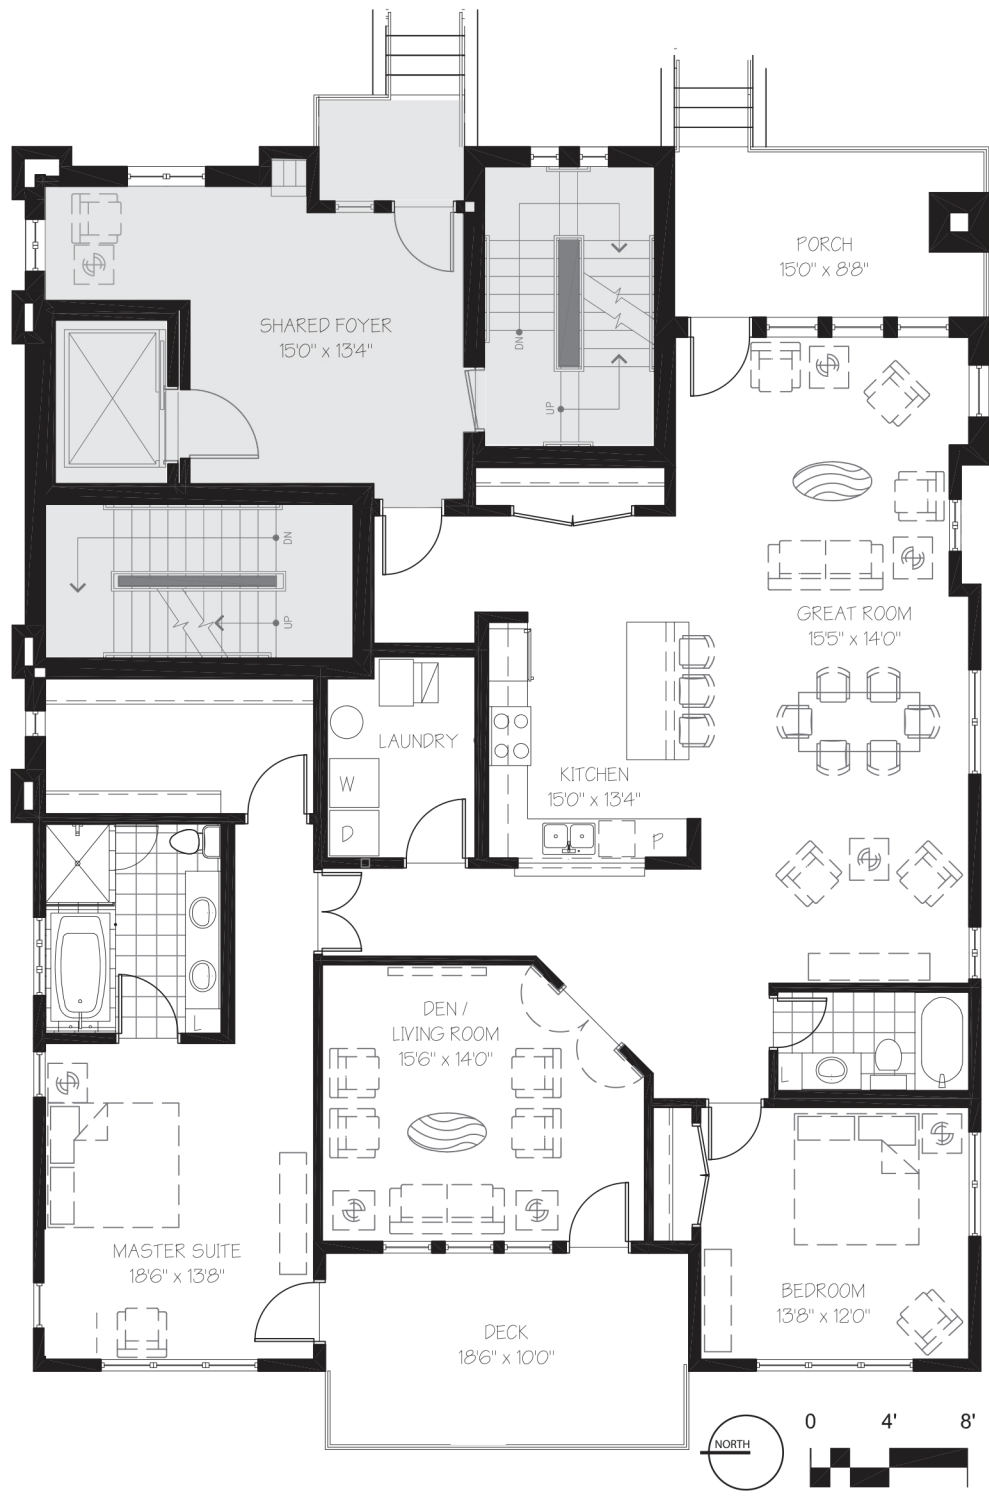

SHADOW
falls
Nestled in a River Bluff Neighborhood.

201 Otis Ave #1
2036 sq ft

- First Floor
- 2 Bedrooms
- 2 Bathrooms
- 130 sq ft porch
- 184 sq ft deck

Shadow-Falls.com - 651-276-8555 - 201 Otis Ave., St. Paul, MN